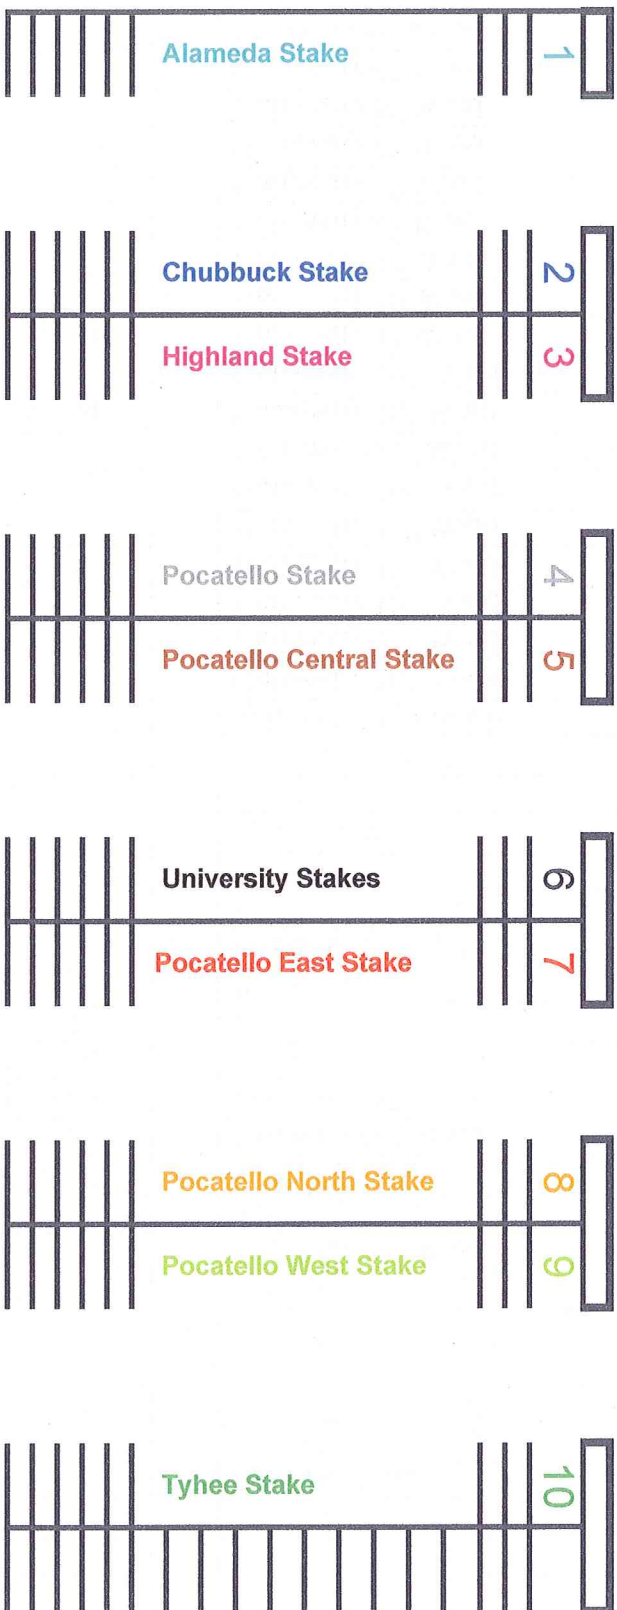

Pioneer Day Parade Float Arrangement by Stake

Northeast Holt Arena Parking Lot

- 1 Alameda Stake
- 2 Chubbuck Stake
- 3 Highland Stake
- 4 Pocatello Stake
- 5 Pocatello Central Stake

- 6 University Stakes & Unattache Singles
- 7 Pocatello East Stake
- 8 Pocatello North Stake
- 9 Pocatello West Stake
- 10 Tyhee Stake

(SEE BACK FOR LIST OF WARDS)

Commercial and other non-stake entries form in the parking lot to the west of stake entries.